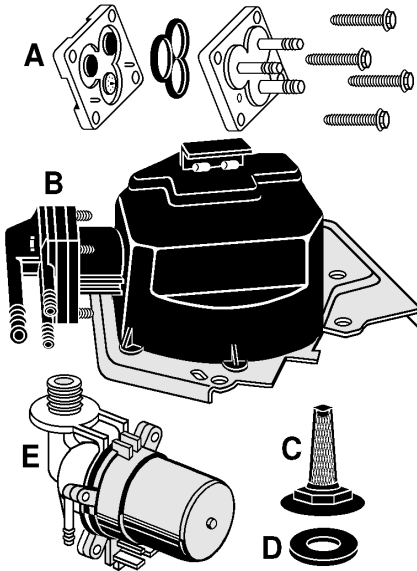

63-82 Washer Pumps

A 63-73 Washer Pump Repair Kit with valve body, 3 outlet nipples, 3 ring gasket and 4 mounting screws.
 With **White** Valve Body 1014654 19.95
 With **Black** Valve Body 1014652 16.30
63-67 Rebuilt Washer Pump
 Carries a 1 year warranty. Rebuildable Exchange required. Core charge \$ 100.00 Discontinued

68-73 Washer Pump Replacement 1014569 68.70
B 68-73 Washer Pump 3 Port Delco 1014695 71.95
 The above pump is a Delco replacement for models with 5 port pump & requires a "Y" pipe for the head lamp washers.
 70-71 "Y"-Pipe for above 2771223 2.50
 68-74 Washer Pump Gasket 1014692 5.00
 68-73 Washer Pump Black Plastic Cover Only use these over a replacement or broken cover 1014786 29.95
NEW Reproduction Washer Pumps ...
 68-69 Washer Pump w/ White 3 port pump 1014787 115.40
 69 Auxillary Headlamp Washer Pump 1014788 178.00
 70-71 Washer Pump w/ White 5 port pump 1014789 197.60
 72-74 Washer Pump w/ White 3 port pump 1014790 145.15
 75-82 Wiper Motor Pump Cover Plate 1014791 17.25
C 75-82 Pump Filter & Nut 1014694 4.95
D 75-82 Washer Pump Gasket 1014693 4.00
E 75-82 Washer Pump Delco 1014697 43.00
 75-82 Washer Pump Replacement 1014576 33.50

63-67 Washer Hose Clip

63-67 Washer Hose Mounting Clip
 This spring steel clip mounts on LH hood catch to keep the washer hose away from the hood lock mechanism. Rubber dipped to prevent hose Damage **NOS** 1014727 8.75
 Reproduction Clip 1014719 3.50
 Also use on Antenna cable, horn wire