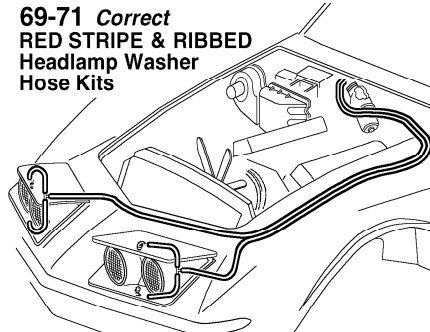

69-71 Red Stripe Headlamp Washer Hose Kits

Authentic style hoses with **Red Stripes** & **Raised Ribs** plus **T-pipe** connectors. This kit was developed by DocRebuild from OEM parts. Blem products in Virginia copied a repro and then hoped for the best. That's their research.
NOTE: If you are using 3 port washer pump select the 69 kit. If using 5 port pump select the 70-71 kit.

69-71 Correct RED STRIPE & RIBBED Headlamp Washer Hose Kits

69 Head Lamp Washer Red Striped Hose Kit for 3 port washer pumps 1014775 21.50
70-Early 71 Head Lamp Washer Hose Kit Kit for 5 port washer pumps 1014776 23.50

Note Even though Late 71 did not have these head lamp washers, these hoses were present along the left side fender skirt bundled together with the vacuum hoses that run up to the headlights. The assembly line workers simply cut the ends off these dangling hoses at the washer pump end and the head lamp housing end.

68-82 Washer Hose Kits

Includes a complete set of washer hoses plus **Raised Ribs** & a Schematic Diagram. 68-76 kits include 2 Firewall Grommets and 75-82 kits include a T-Pipe Connector. **Why Pay More ?**

68 Washer Hoses except AC	1014766	12.50
68 Washer Hoses with AC	1014767	12.50
69-72 Washer Hoses with AC	1014768	12.50
69 Washer Hoses except AC	1014769	12.50
70 Washer Hoses except AC	1014770	12.50
71-72 Washer Hoses except AC	1014771	12.50
73-74 Washer Hoses	1014772	12.50
75-76 Washer Hoses & T-Pipe	1014773	12.50
77-82 Washer Hoses & T-Pipe	1014774	12.50