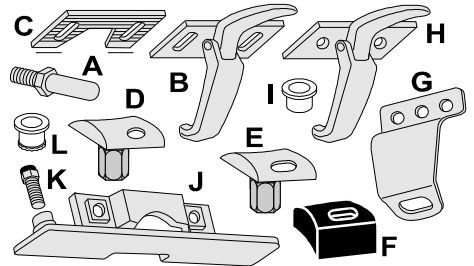

A 56-62 Header Guide Pin 2 reqd. 1408020 **6.75**
56-62 Guide Pin Toothed Washer Pair 1408004 **1.80**

B 56-62 Header Locks Chrome with Short Handle LH 1334613 RH 1334614 **112.50**

C 56-62 Grooved Lock Adjustment Plate: LH & RH Pair. Does 1 car. 1408023 **39.95**

LH + RH Hardtop Receivers Pairs Select from...

D 56 Chrome with Round Mount Hole Pair 1120822 **71.95**
E 57-Early 58 Chrome Slotted Holes Pair 1120824 **74.50**

Late 58-60 Stainless with Slotted Mount Holes Pair and LH + RH Rubber Inserts. 1120825 **165.00**

Late 58-60 Mounting Screw 4 Piece Set 1120828 **3.15**

F Late 58-60 Receiver Rubber Inserts only LH 1120826 RH 1120827 **26.50**

G 61-62 Side Mounting Brackets Pair 1120412 **72.50**

56-67 OEM Header Lock Mounting Screws 4 Piece Set Chrome plated Does 1 car. 1408034 **8.95**