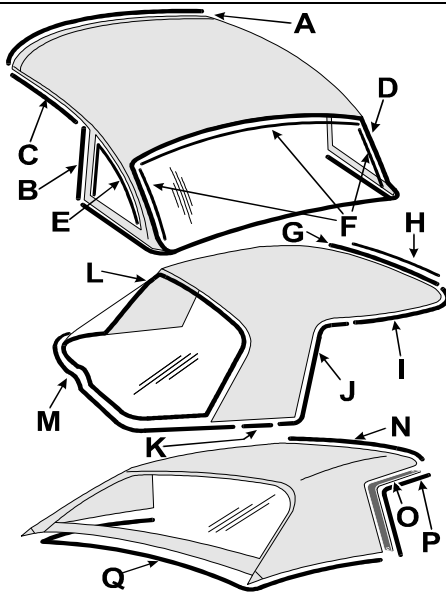

USA Hardtop Weatherstrip

56-62 Hardtop

A+B+C+D 56-60 Hardtop Weatherstrip 6 Piece Set Does 1 car.	1406010	399.00
A 56-62 Header Weatherstrip	1406005	18.00
B 56-62 Rear Vertical Weatherstrip LH 1406002 RH 1406003		32.50
C 56-62 Horizontal Weatherstrips Pair over the side window	1406008	140.00
D 56-60 Hardtop Rear Window & Rear Bow Weatherstrip Weatherstrip GM not repro NOS	1120718	290.00
Weatherstrip repro China 1120799		205.00
56-60 Rear Bow Weatherstrip Fastener 3 Piece Set Steel Push-In Style. Does 1 car	1120719	2.95
E 56-62 Side Quarter Window Channel Liners Pair Does 1 car.	1406009	13.00
F 56-62 Inner Rear Stainless Molding Seal 3 Piece Set Authentic round profile. Does 1 car.	1406007	14.00

USA 63-67 Hardtop

63-67 Weatherstrip Mounting 36 Piece Kit Does 1 car.	1406068	6.00
G+H+I+J+K+L+M 63-67 Hardtop Weatherstrip 10 Piece Set Does 1 car.	1120276	339.00
9 Piece Set without L 1120206		305.00
G 63-67 Header Inner Weatherstrip authentic feature includes molded in stud fasteners	1406040	15.00
H 63-67 Header Outer Weatherstrip authentic features includes captive air cell.	1120721	18.45
Outer W/S Mounting Clip 13 reqd 1120717		4.25
I 63-67 Horizontal Side Rail Weatherstrip LH 1120322 RH 1120323		59.45
J 63-67 Rear Vertical Weatherstrip Authentic LH 1120328 RH 1120329 Replacement LH 1120207 RH 1120208		49.50
K 63-67 Rear Vertical Lower Extension: LH 1120324 RH 1120327		27.50
L 63-67 Rear Window Weatherstrip 1120325		39.95
M 63-67 Rear Bow Weatherstrip 1120326		32.45

USA 68-75 Hardtop

68-75 Weatherstrip Mounting 30 Piece Mounting Kit Includes 16 Black plated screws & 14 rectangular washers Does 1 car.	1406072	20.00
N+P+Q 68-75 Hardtop Weatherstrip Kit 4 Piece Set Does 1 car.	1120278	349.00
N 68-75 Header Weatherstrip 1120733		97.25
O 68-75 Side Rail & Rear Vertical Seal Strips Pair Die cut rubber mounts between Aluminum side rail moldings & the weatherstrips. 1120330		12.50
P 68-75 Side Rail & Rear Vertical Weatherstrip LH 1120331 RH 1120332		99.25
Q 68-75 Rear Bow Weatherstrip 1120333		97.25

Hardtop Locks & Receivers

LOOK Garage Hardtop Convenience

Hardtop Pulley Hoist with ceiling hook, sling, rope, cleat, mounting hardware & instructions 1334739 **32.00**

Hardtop Locking Ratchet Winch makes installing or lifting off top in the garage a one person job. 1334740 **32.00**

A 56-62 Header Guide Pin 2 reqd. 1408020 **6.75**
56-62 Guide Pin Toothed Washer Pair 1408004 **1.80**

B 56-62 Header Locks Chrome with Short Handle LH 1334613 RH 1334614 **112.50**

C 56-62 Grooved Lock Adjustment Plate: LH & RH Pair. Does 1 car. 1408023 **39.95**

LH + RH Hardtop Receivers Pairs Select from...

D 56 Chrome with Round Mount Hole Pair 1120822 **71.95**
E 57-Early 58 Chrome Slotted Holes Pair 1120824 **74.50**

Late 58-60 Stainless with Slotted Mount Holes Pair and LH + RH Rubber Inserts. 1120825 **165.00**

Late 58-60 Mounting Screw 4 Piece Set 1120828 **3.15**

F Late 58-60 Receiver Rubber Inserts only LH 1120826 RH 1120827 **26.50**