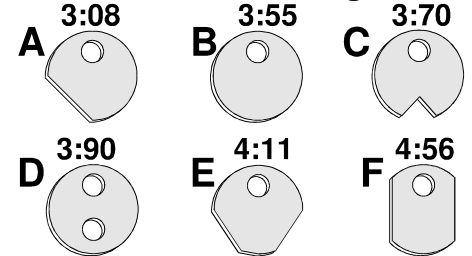

Cross Member & Leaf Spring

- A** Rear Cross Member include the Rear Spring Mounts
53-57 or 61-62 **Cross Member O/S** 7503141 **275.00**
58-60 **Cross Member O/S** 7503140 **275.00**
53-62 **Replacement Cross Member** 7503223 **270.00**
53-62 Mounting **Rivet 4 Piece Set** mounts the Cross Member to the frame. **Does 1 car.** 7503139 **6.45**
- B** 53-62 Rear Leaf Springs (not grooved)
4 Leaf Spring O/S PAIR 7503101 **267.00**
Replacement Spring **O/S PAIR** 7503221 **248.00**
Cotton Leaf Spring **Liners with Metal Ends**
4 Leaf Liners Does 1 car 7503157 **49.75**
5 Leaf Liners Does 1 car 7503158 **64.00**
- C** Stainless Steel Leaf Spring **Strapping Kit**
wraps around leaves. **Does 1 car** 7503159 **23.50**
- D** Axle Mount **U-Bolt NOS 4 reqd** 7503105 **25.00**
D Axle Mount **U-Bolt Repr 4 reqd** 7503136 **12.50**
- E** U-Bolt Wide Nut **8 reqd** 7503106 **3.25**
- F** Front Leaf Hanger Mounting **Eye Bolt** Round Head design, not hex replacement **2 reqd** 7503107 **22.50**

55-62 Differential Ratio Identification Tags

- Mount on one of the differential housing studs
- A** 3:08 Ratio I.D. Tag 7502308 **6.25**
B 3:55 Ratio I.D. Tag 7502355 **6.25**
C 3:70 Ratio I.D. Tag 7502370 **6.25**
D 3:90 Ratio I.D. Tag 7502390 **6.25**
E 4:11 Ratio I.D. Tag 7502411 **6.25**
F 4:56 Ratio I.D. Tag 7502456 **6.25**

Drive Shaft

- 53-62 Drive Shaft **U-Joint 2 reqd** 5400272 **16.00**
53-62 **U-Joint U-Bolt** with Hardware Includes U-bolt with 2 nuts & 2 lock washers. **4 reqd NOS** 7503138 **29.50**

Rear Wheel Bearing

Rebound Strap

- W** 53-62 Rear Axle Rebound Straps Specify Year Heavy Woven Fabric **Pair Does 1 car.** 7503120 **89.50**
- X** Strap Mounting **Rivet 8 Piece Set** 7503122 **3.95**
- Y** 53-62 Strap Retainer Plate **8 Piece Set** Includes 8 Steel Plates with Zinc plating finish. **Does 1 car.** 7503125 **12.00**