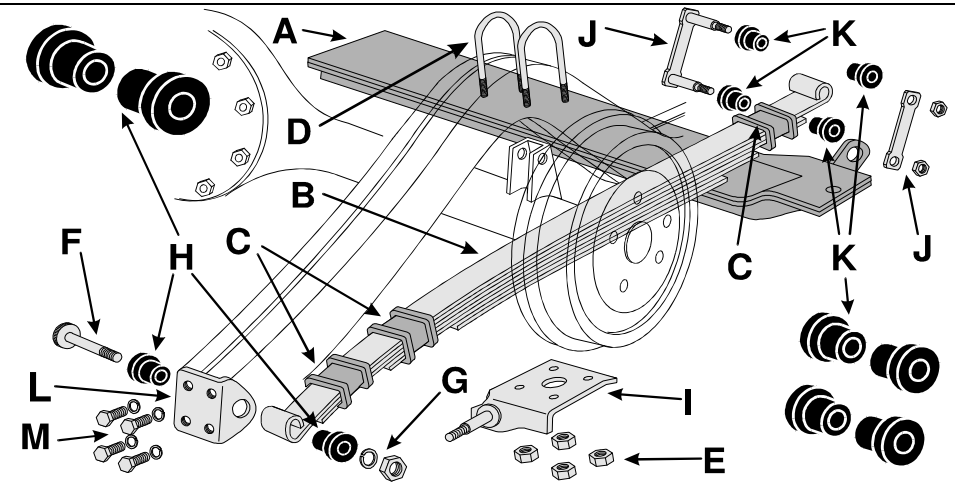

Leaf Spring & Axle Bumper

Dense molded rubber bonded to a steel mounting plate.
Location & Style 2 reqd on all models

1. **N** 53-58 Leaf **Flat Bottom** 7503166 **22.00**
   O 59-62 Leaf **Curved Bottom** 7503168 **22.00**
   P 57-58 Axle **Hi Peak** 7503170 **22.00**
   53-58 Leaf or 57-58 Axle **Bumper 12 Piece** Mounting Kit includes 4 bolts, 4 lock washers & 4 nuts. **Mounts 2 bumpers.** 7503171 **3.00**
   59-62 Leaf **Bumper Mounting Screw 4 Piece Kit** **Mounts 2 bumpers.** 7503172 **2.95**