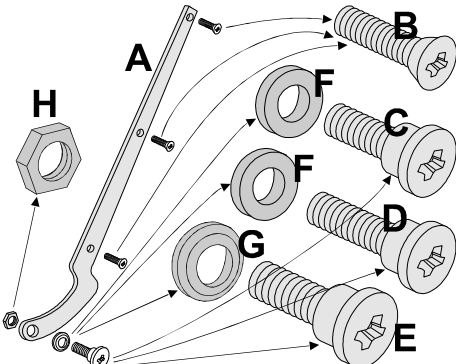

**68-78 Seat Knob & Hinge**

- 68-77 Chrome Seat Adjust **Knob** 2 reqd 1137525 **8.00**
- 78-82 Black Seat Adjust **Knob** 2 reqd 1137493 **19.95**
- A** Chrome Seat Hinges: 2 pair reqd/car *Select*
- 68-73 LH & RH Hinges *Repro* Pair 1137600 **114.00**
- 74-78 LH & RH Hinges *Repro* Pair 1137674 **122.50**
- 74-78 LH Hinge only *NOS* 1137554 **65.00**
- 74-78 LH & RH Hinges only *NOS* 1137555 **150.00**
- B** 68-78 Hinge Mounting **Screw 12 Piece** Set mounts 4 hinges to seat backs. Does 1 car. 1137556 **11.75**
- Chrome Seat Hinge **Pivot Screws** use 2 per seat; 4/car
- C** 68-Early 70 Screws 7/8" OL 1137505 **3.50**
- D** Late 70-73 Screw 1 1/8" OL 1137514 **4.00**
- E** 74-78 Pivot Screws *Repro* 1137521 **3.50**
- E** 74-78 Pivot Screws *NOS* 1137550 **4.50**
- Hinge Pivot Screw **Bushing 4 Piece** Sets *Select from*
- F** 68-73 Steel Bushing Set 1137504 **5.95**
- G** 74-78 Nylon Bushing Set *Repro* 1137515 **6.95**
- G** 74-78 Nylon Bushing Set *NOS* 1137552 **9.75**
- H** 68-78 Pivot Screw Mounting **Nut 4 Piece** Set Does 1 car. 1137553 **3.00**

**66-67 Seat Head Rests**

66-67 Seat **Head Rests** consist of a vinyl or leather covered cushion with an internal flat steel support welded to a vertical flat bar like support. The seat back includes an internal horizontal support bracket welded to the seat back frame vertical sides. An upper support bracket is welded to the seat back frame top. Welded to these upper and lower brackets is a vertical guide tube. The head rest flat bar like vertical support slides into the guide. A chrome trim bezel covers the upper seat back opening above the guide tube.